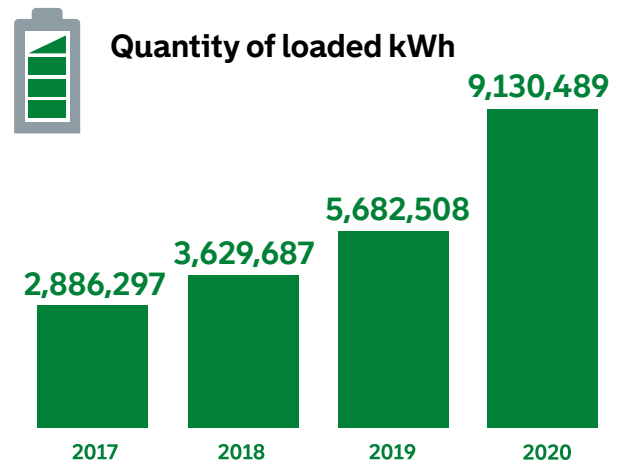

Facts and figures on public charging points in Rotterdam

The numbers in this factsheet relate to public charging stations in Rotterdam. Private charging stations are not included.